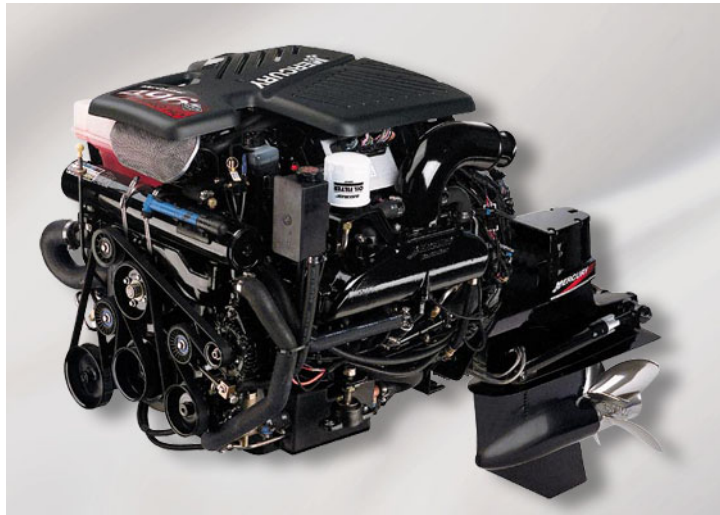

MerCruiser, 496 Magnum MPI

February 2003

Sunday	Monday	Tuesday	Wednesday	Thursday	Friday	Saturday
						1
2	3	4	5	6	7	8
9	10	11	12	13	14	15
16	17	18	19	20	21	22
23	24	25	26	27	28	

*Petrol Sterndrives & Inboards
From the Biggest Name In Boating*