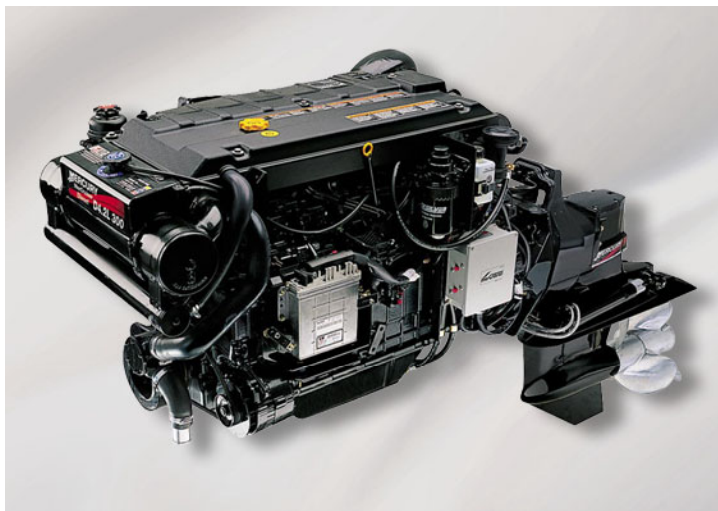

MerCruiser D4.2L 300

August 2003

Sunday	Monday	Tuesday	Wednesday	Thursday	Friday	Saturday
					1	2
3	4	5	6	7	8	9
10	11	12	13	14	15	16
17	18	19	20	21	22	23
24	25	26	27	28	29	30
31						

*Petrol Sterndrives & Inboards
From the Biggest Name In Boating*